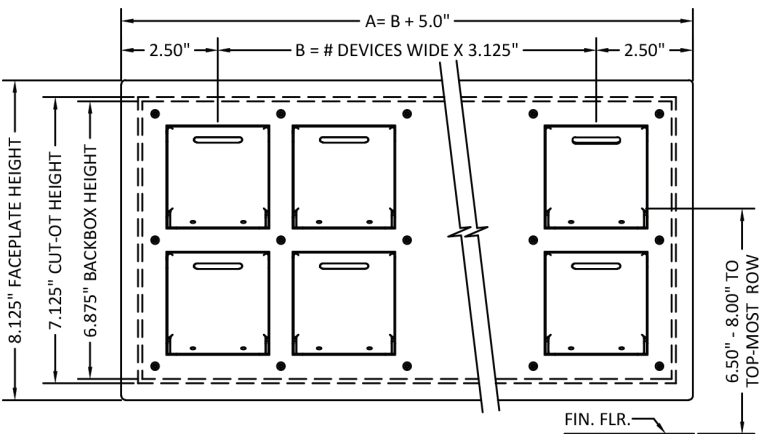

Surface-Mount

Flush-Mount

General Details

General: Robust Rocker Design to withstand abuse

Wiring: Screw terminals in parallel with hall station or car operating panel pushbuttons

Illumination: LED-illumination in Red, Green, Blue, White or Amber

Voltage: Illuminated – 24V, Non-Illuminated – 120V

Cleaning: Wipe down with a damp cloth and mild soap

Typical Hall Station (Flush)

Typical Hall Station (Surface)

Typical Car Station (Flush)

DOUBLE-ROW FACEPLATE & BACKBOX WIDTHS			
FLOORS	FACEPLATE	BACKBOX	CUT-OUT
4	8.125"	6.875"	7.125"
6	11.250"	10.000"	10.250"
8	14.375"	13.125"	13.375"
10	17.500"	16.250"	16.500"
12	20.625"	19.375"	19.625"
14	23.750"	22.500"	22.750"
16	26.875"	25.625"	25.750"

Keypad option available.

SINGLE-ROW FACEPLATE & BACKBOX WIDTHS			
FLOORS	FACEPLATE	BACKBOX	CUT-OUT
2	8.125"	6.875"	7.125"
3	11.250"	10.000"	10.250"
4	14.375"	13.125"	13.375"
5	17.500"	16.250"	16.500"
6	20.625"	19.375"	19.625"
7	23.750"	22.500"	22.750"
8	26.875"	25.625"	25.750"