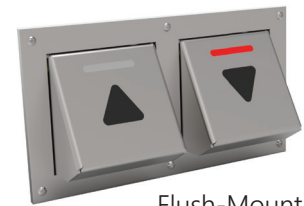

TOE-TO-GO

Foot-Activated Elevator Call Button

The Toe-To-Go (T2G) foot-activated elevator call button allows activation of hall & car station buttons by shoe, reducing the risk of transferring germs by creating a hands-free experience.

- ✓ Hands-Free Activation
- ✓ Robust Durable Design
- ✓ Stainless Steel or PVD Brass finish
- ✓ Easy Retrofit for Existing Installation
- ✓ Wire in Parallel to Existing Buttons
- ✓ Surface-Mount Option for Hall Station
- ✓ Keypad Option for COP

Surface-Mount

Flush-Mount

General Details

General: Robust Rocker Design to withstand abuse

Wiring: Screw terminals in parallel with hall station or car operating panel pushbuttons

Illumination: LED-illumination in Red, Green, Blue, White or Amber