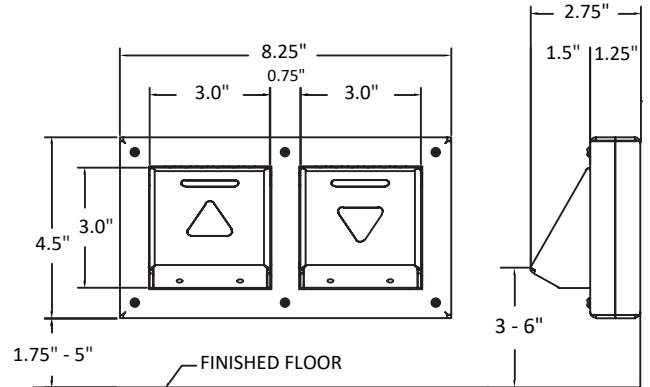

Voltage: Illuminated – 24V, Non-Illuminated – 120V

Cleaning: Wipe down with a damp cloth and mild soap

Typical Hall Station (Flush)

Typical Hall Station (Surface)

Typical Car Station (Flush)

DOUBLE-ROW FACEPLATE & BACKBOX WIDTHS			
FLOORS	FACEPLATE	BACKBOX	CUT-OUT
4	8.125"	6.875"	7.125"
6	11.250"	10.000"	10.250"
8	14.375"	13.125"	13.375"
10	17.500"	16.250"	16.500"
12	20.625"	19.375"	19.625"
14	23.750"	22.500"	22.750"
16	26.875"	25.625"	25.750"

Keypad option available.

SINGLE-ROW FACEPLATE & BACKBOX WIDTHS			
FLOORS	FACEPLATE	BACKBOX	CUT-OUT
2	8.125"	6.875"	7.125"
3	11.250"	10.000"	10.250"
4	14.375"	13.125"	13.375"
5	17.500"	16.250"	16.500"
6	20.625"	19.375"	19.625"
7	23.750"	22.500"	22.750"
8	26.875"	25.625"	25.750"