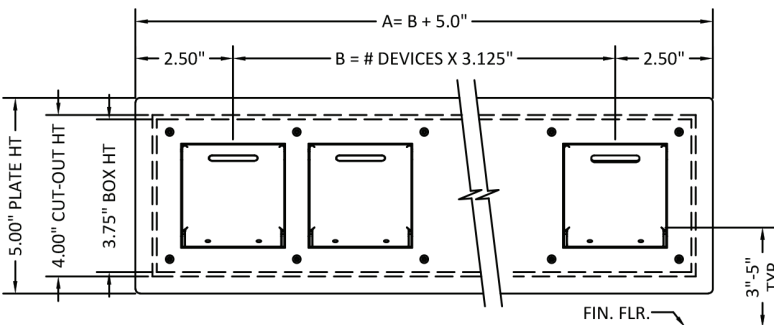

Voltage: Illuminated – 24V, Non-Illuminated – 120V

Cleaning: Wipe down with a damp cloth and mild soap

Typical Hall Station (Flush)

Typical Hall Station (Surface)

Typical Car Station (Flush)

DOUBLE-ROW FACEPLATE & BACKBOX WIDTHS			
FLOORS	FACEPLATE	BACKBOX	CUT-OUT
4	8.125"	6.875"	7.125"
6	11.250"	10.000"	10.250"
8	14.375"	13.125"	13.375"
10	17.500"	16.250"	16.500"
12	20.625"	19.375"	19.625"
14	23.750"	22.500"	22.750"
16	26.875"	25.625"	25.750"

Keypad option available.

SINGLE-ROW FACEPLATE & BACKBOX WIDTHS			
FLOORS	FACEPLATE	BACKBOX	CUT-OUT
2	8.125"	6.875"	7.125"
3	11.250"	10.000"	10.250"
4	14.375"	13.125"	13.375"
5	17.500"	16.250"	16.500"
6	20.625"	19.375"	19.625"
7	23.750"	22.500"	22.750"
8	26.875"	25.625"	25.750"