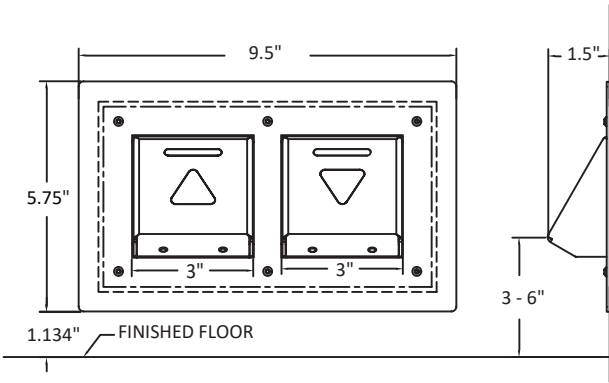

Surface-Mount

Flush-Mount

General Details

General: Robust Rocker Design to withstand abuse

Wiring: Screw terminals in parallel with hall station or car operating panel pushbuttons

Illumination: LED-illumination in Red, Green, Blue, White or Amber

Voltage: Illuminated – 24V, Non-Illuminated – 120V

Cleaning: Wipe down with a damp cloth and mild soap

Typical Hall Station (Flush)

Typical Hall Station (Surface)

Typical Car Station (Flush)

DOUBLE-ROW FACEPLATE & BACKBOX WIDTHS			
FLOORS	FACEPLATE	BACKBOX	CUT-OUT
4	8.125"	6.875"	7.125"
6	11.250"	10.000"	10.250"
8	14.375"	13.125"	13.375"
10	17.500"	16.250"	16.500"
12	20.625"	19.375"	19.625"
14	23.750"	22.500"	22.750"
16	26.875"	25.625"	25.750"